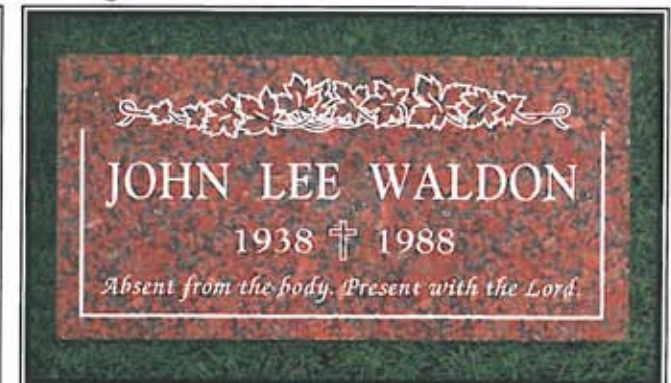

# Flat Granite Memorials - Border Designs

Design: B-0

Color: Ebony  
Font: GoudyBold, Zapfchancery

Design: F-117

Color: Grey  
Font: Rayzist Two

Design: B-2

Color: Serenity Red  
Font: GoudyBold, Zapfchancery

Design: B-3

Color: Blue Pearl  
Font: GoudyBold, Zapfchancery

Design: B-4

Color: Mahogany  
Font: GoudyBold, Zapfchancery

Design: B-5

Color: Imperial Grey  
Font: GoudyBold, Zapfchancery

# Flat Granite Memorials - Border Designs

Design: F-101

Color: Ebony - raised polish letters  
Font: Machine

Design: F-102

Color: Grey - raised polish letters  
Font: Machine

Design: F-103

Color: Serenity Red - raised polish letters  
Font: Machine