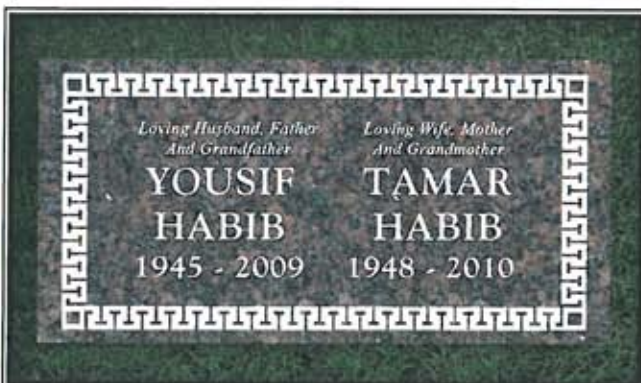

Design: SD-214

Color: Mahogany
Font: GoudyBold, TimesNewRoman