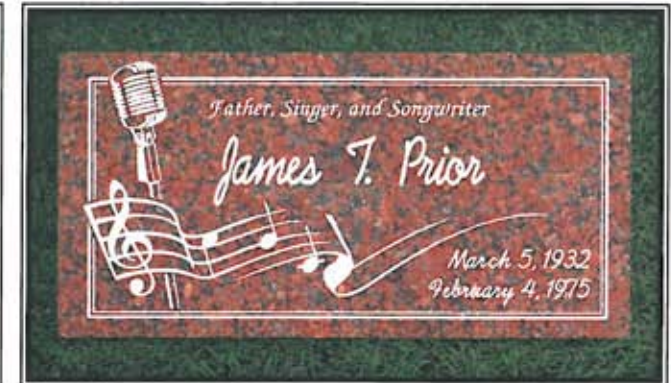

# Flat Granite Memorials - Border Designs

Design: SD-204

Color: Ebony  
Font: Rayzist Two

Design: SD-205

Color: Grey  
Font: Gothic

Design: SD-206

Color: Serenity Red  
Font: PreludeScriptBold, Zapfchancery

Design: SD-207

Color: Blue Pearl  
Font: GoudyBold, Zapfchancery

Design: SD-208

Color: Mahogany  
Font: TimesNewRoman, Zapfchancery

Design: SD-209

Color: Imperial Grey  
Font: Gothic