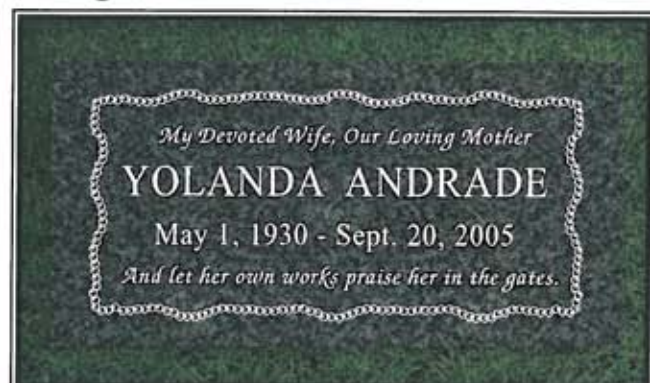

Design: SD-213

Color: Blue Pearl  
Font: Rayzist Two, Zapfchancery

Design: SD-214

Color: Mahogany  
Font: GoudyBold, TimesNewRoman

Design: SD-215

Color: Imperial Grey  
Font: TimesNewRoman, Zapfchancery