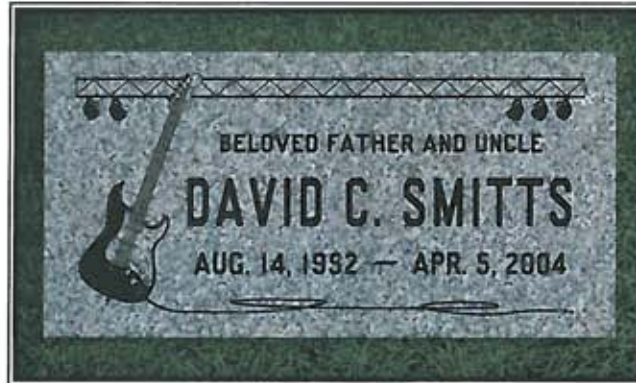

Color: Mahogany
Font: Rayzist Two

Design: SD-205

Color: Grey
Font: Gothic